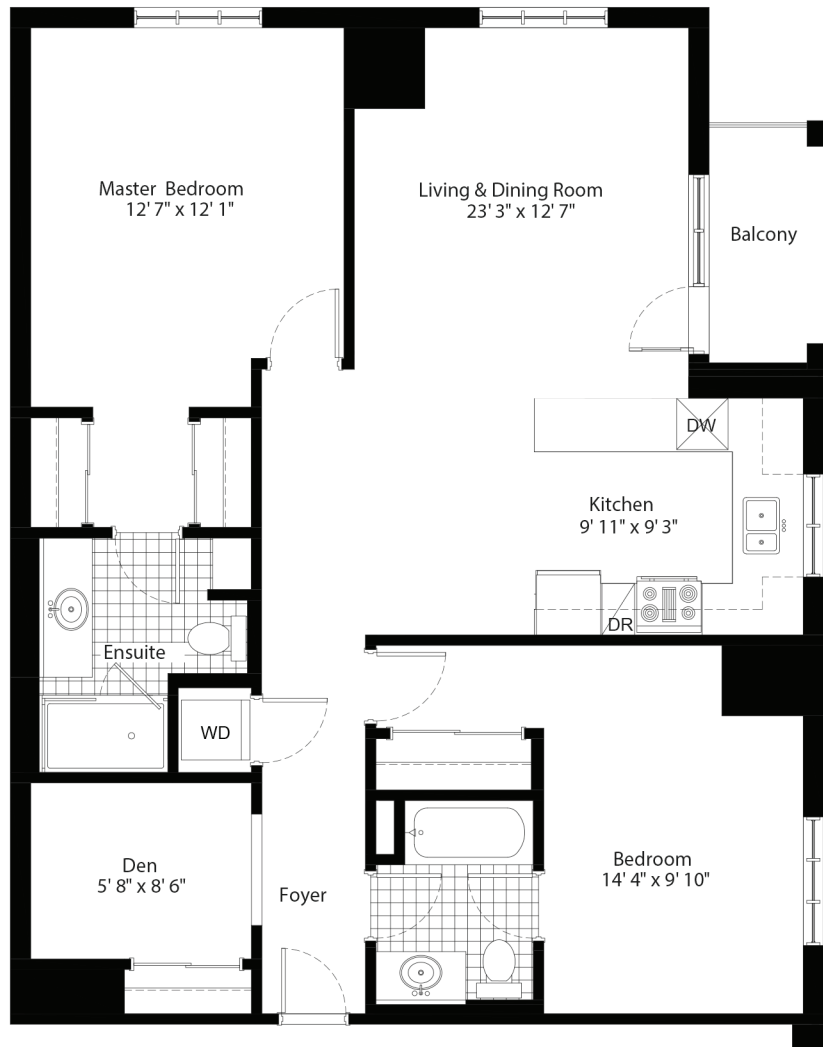

TOWN + COUNTRY RESIDENCES
THE DANFORTH

2 BEDROOM + DEN

2 BATHS

1200 SQ
FT

Illustration are artist's concept only. Promotions, Pricing & Specifications subject to change without notice.
E & O.E. 2018. Note: Actual usable floor space may vary from the stated floor area.

TOWN + COUNTRY RESIDENCES
THE SHELLEY

2 BEDROOM + DEN

2 BATHS

1200 SQ
FT

Illustration are artist's concept only. Promotions, Pricing & Specifications subject to change without notice.
E & O.E. 2018. Note: Actual usable floor space may vary from the stated floor area.

TOWN + COUNTRY RESIDENCES
THE FERGUSON

2 BEDROOM + DEN

2 BATHS

1400 SQ
FT

* Window replaced with solid wall

Illustration are artist's concept only. Promotions, Pricing & Specifications subject to change without notice.
E & O.E. 2018. Note: Actual usable floor space may vary from the stated floor area.

TOWN + COUNTRY RESIDENCES
THE MASSEY

2 BEDROOM + DEN

2 BATHS

1400 SQ
FT

Illustration are artist's concept only. Promotions, Pricing & Specifications subject to change without notice.
E & O.E. 2018. Note: Actual usable floor space may vary from the stated floor area.