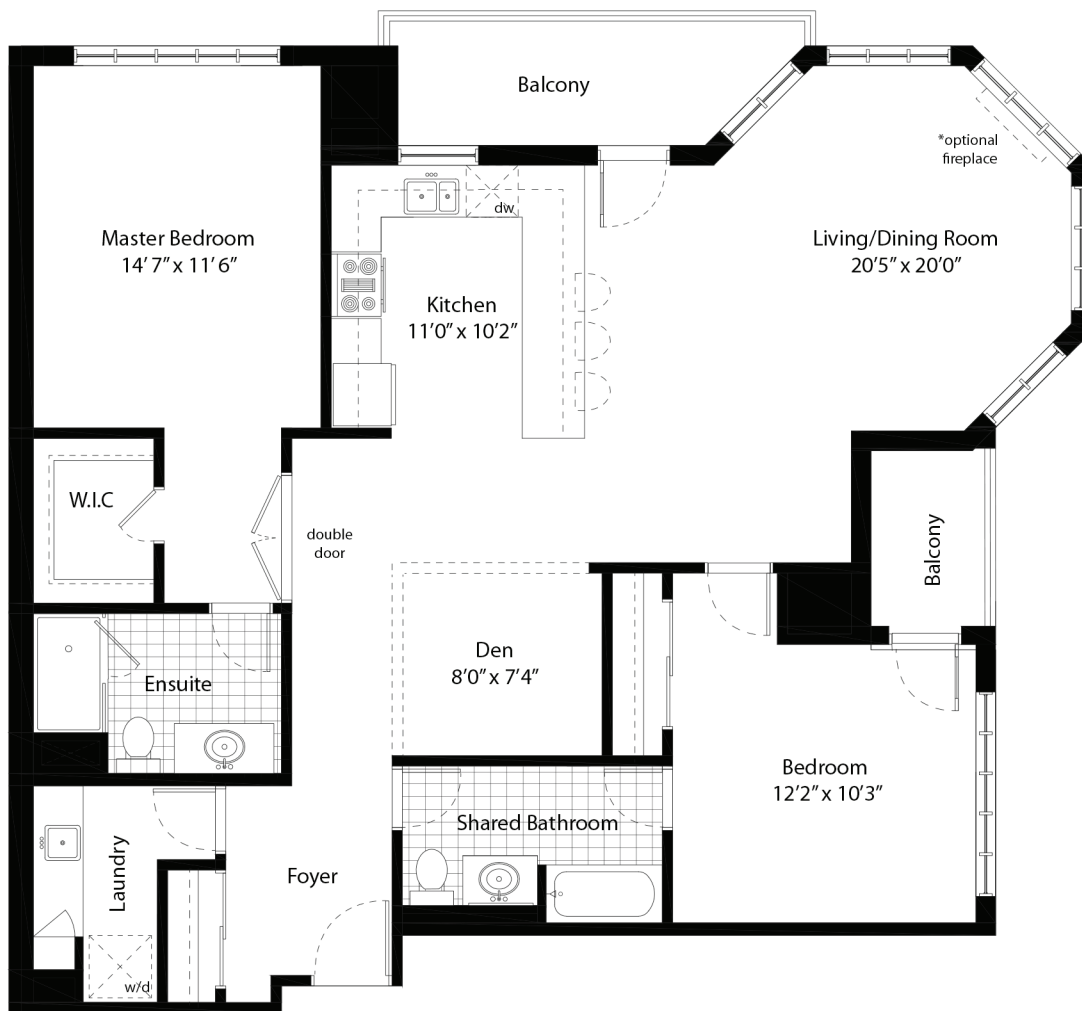

TOWN + COUNTRY RESIDENCES
THE DANFORTH

2 BEDROOM + DEN

2 BATHS

1200 SQ
FT

Illustration are artist's concept only. Promotions, Pricing & Specifications subject to change without notice.
E & O.E. 2018. Note: Actual usable floor space may vary from the stated floor area.

TOWN + COUNTRY RESIDENCES
THE SHELLEY

2 BEDROOM + DEN

2 BATHS

1200 SQ
FT

Illustration are artist's concept only. Promotions, Pricing & Specifications subject to change without notice.
E & O.E. 2018. Note: Actual usable floor space may vary from the stated floor area.

TOWN + COUNTRY RESIDENCES
THE FERGUSON

2 BEDROOM + DEN

2 BATHS

1400 SQ
FT

* Window replaced with solid wall

Illustration are artist's concept only. Promotions, Pricing & Specifications subject to change without notice.
E & O.E. 2018. Note: Actual usable floor space may vary from the stated floor area.

TOWN + COUNTRY RESIDENCES
THE MASSEY

2 BEDROOM + DEN

2 BATHS

1400 SQ
FT

Illustration are artist's concept only. Promotions, Pricing & Specifications subject to change without notice.
E & O.E. 2018. Note: Actual usable floor space may vary from the stated floor area.