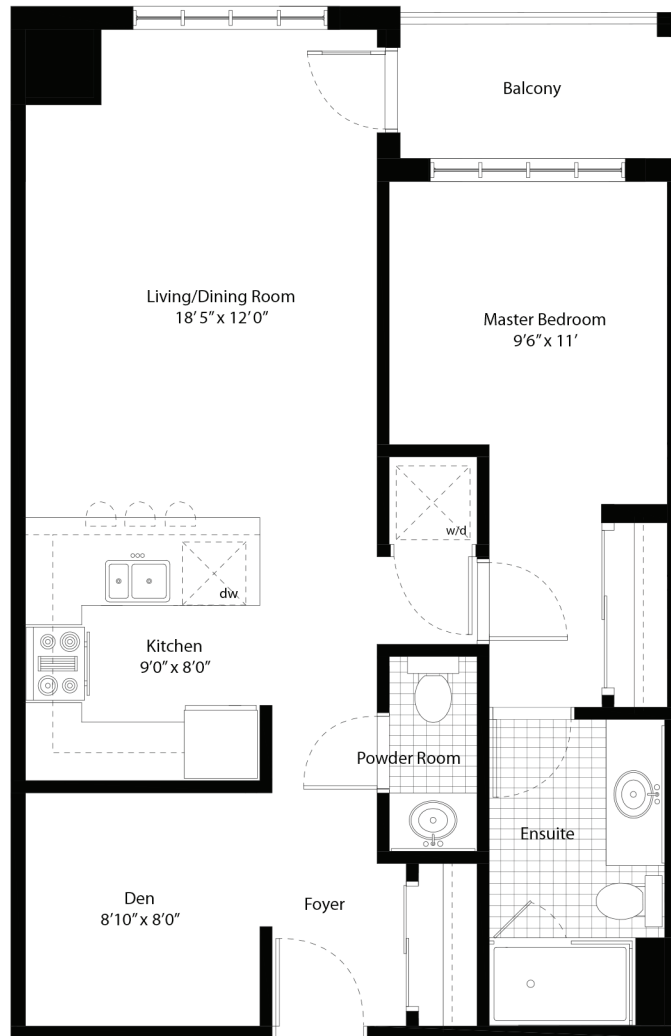

TOWN + COUNTRY RESIDENCES
THE WELLER

1 BEDROOM + DEN

1 1/2 BATHS

760

SQ
FT

Illustration are artist's concept only. Promotions, Pricing & Specifications subject to change without notice.
E & O.E. 2018. Note: Actual usable floor space may vary from the stated floor area.

TOWN + COUNTRY RESIDENCES
THE HARTWELL

1 BEDROOM + DEN

1 1/2 BATHS

950

SQ
FT

Illustration are artist's concept only. Promotions, Pricing & Specifications subject to change without notice.
E & O.E. 2018. Note: Actual usable floor space may vary from the stated floor area.

TOWN + COUNTRY RESIDENCES
THE CRANDELL

2 BEDROOM + DEN

2 BATHS

1180 SQ
FT

Illustration are artist's concept only. Promotions, Pricing & Specifications subject to change without notice.
E & O.E. 2018. Note: Actual usable floor space may vary from the stated floor area.

TOWN + COUNTRY RESIDENCES
THE SHELLEY

2 BEDROOM + DEN

2 BATHS

1200 SQ
FT

Illustration are artist's concept only. Promotions, Pricing & Specifications subject to change without notice.
E & O.E. 2018. Note: Actual usable floor space may vary from the stated floor area.