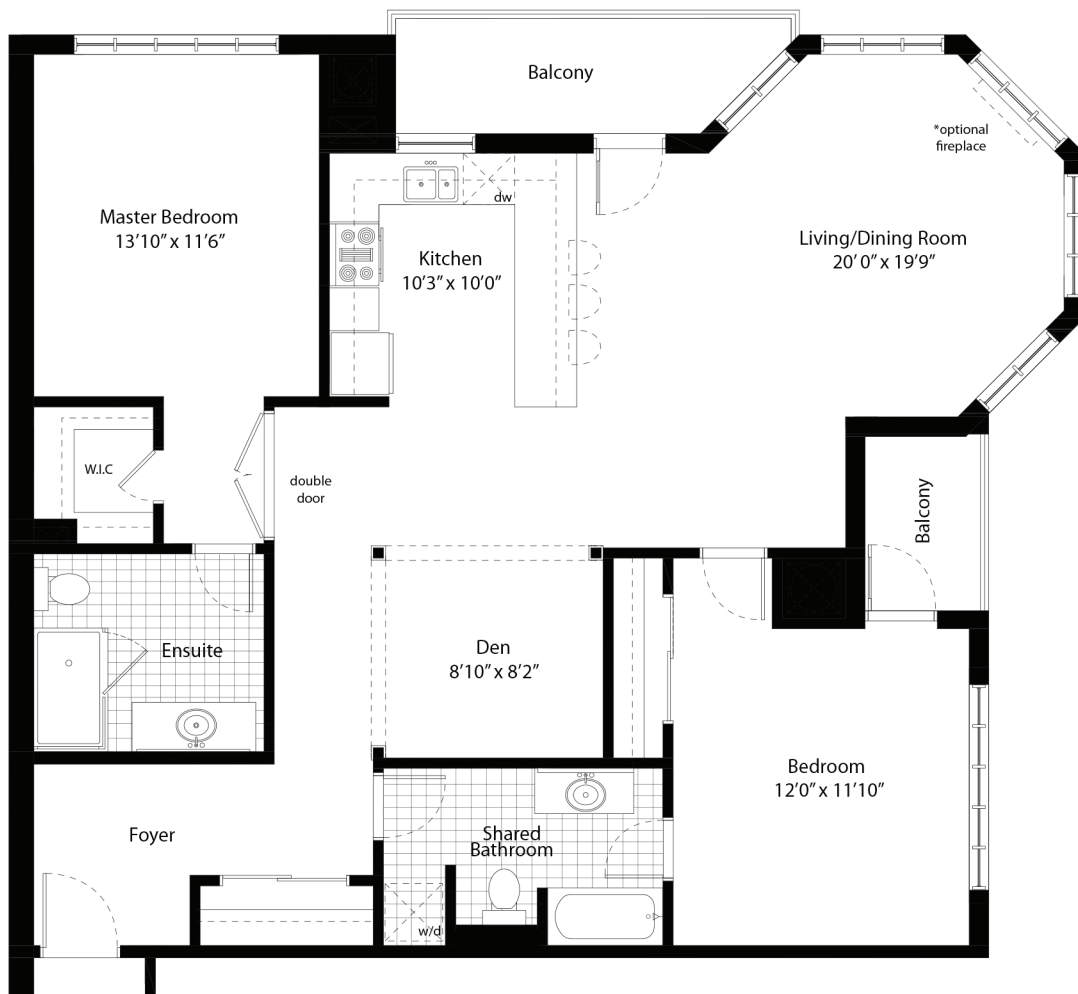

TOWN + COUNTRY RESIDENCES
THE DANFORTH

2 BEDROOM + DEN

2 BATHS

1200 SQ
FT

Illustration are artist's concept only. Promotions, Pricing & Specifications subject to change without notice.
E & O.E. 2018. Note: Actual usable floor space may vary from the stated floor area.

TOWN + COUNTRY RESIDENCES
THE SHELLEY

2 BEDROOM + DEN

2 BATHS

1200 SQ
FT

Illustration are artist's concept only. Promotions, Pricing & Specifications subject to change without notice.
E & O.E. 2018. Note: Actual usable floor space may vary from the stated floor area.

TOWN + COUNTRY RESIDENCES
THE FERGUSON

2 BEDROOM + DEN

2 BATHS

1400 SQ
FT

* Window replaced with solid wall

Illustration are artist's concept only. Promotions, Pricing & Specifications subject to change without notice.
E & O.E. 2018. Note: Actual usable floor space may vary from the stated floor area.

TOWN + COUNTRY RESIDENCES
THE MASSEY

2 BEDROOM + DEN

2 BATHS

1400 SQ
FT

Illustration are artist's concept only. Promotions, Pricing & Specifications subject to change without notice.
E & O.E. 2018. Note: Actual usable floor space may vary from the stated floor area.