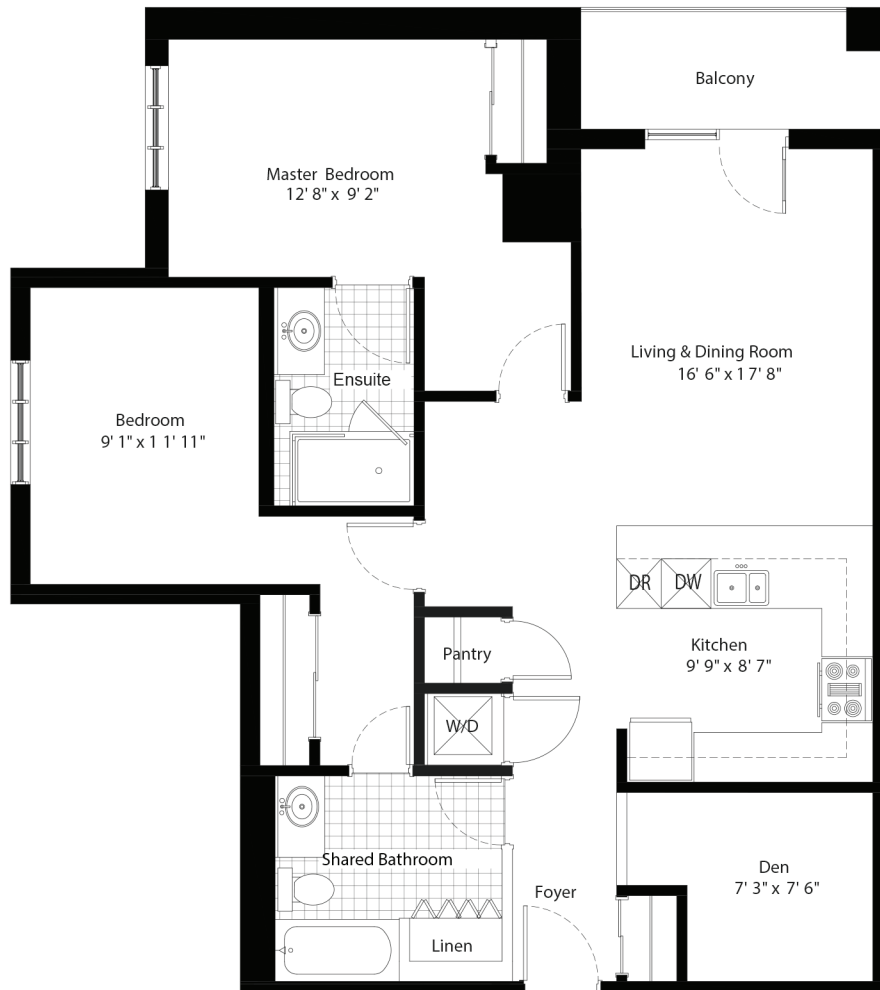

TOWN + COUNTRY RESIDENCES
THE CRANDELL

2 BEDROOM + DEN

2 BATHS

1180 SQ
FT

Illustration are artist's concept only. Promotions, Pricing & Specifications subject to change without notice.
E & O.E. 2018. Note: Actual usable floor space may vary from the stated floor area.

TOWN + COUNTRY RESIDENCES
THE DANFORTH

2 BEDROOM + DEN

2 BATHS

1200 SQ
FT

Illustration are artist's concept only. Promotions, Pricing & Specifications subject to change without notice.
E & O.E. 2018. Note: Actual usable floor space may vary from the stated floor area.

TOWN + COUNTRY RESIDENCES
THE SHELLEY

2 BEDROOM + DEN

2 BATHS

1200 SQ
FT

Illustration are artist's concept only. Promotions, Pricing & Specifications subject to change without notice.
E & O.E. 2018. Note: Actual usable floor space may vary from the stated floor area.

TOWN + COUNTRY RESIDENCES
THE FERGUSON

2 BEDROOM + DEN

2 BATHS

1400 SQ
FT

* Window replaced with solid wall

Illustration are artist's concept only. Promotions, Pricing & Specifications subject to change without notice.
E & O.E. 2018. Note: Actual usable floor space may vary from the stated floor area.