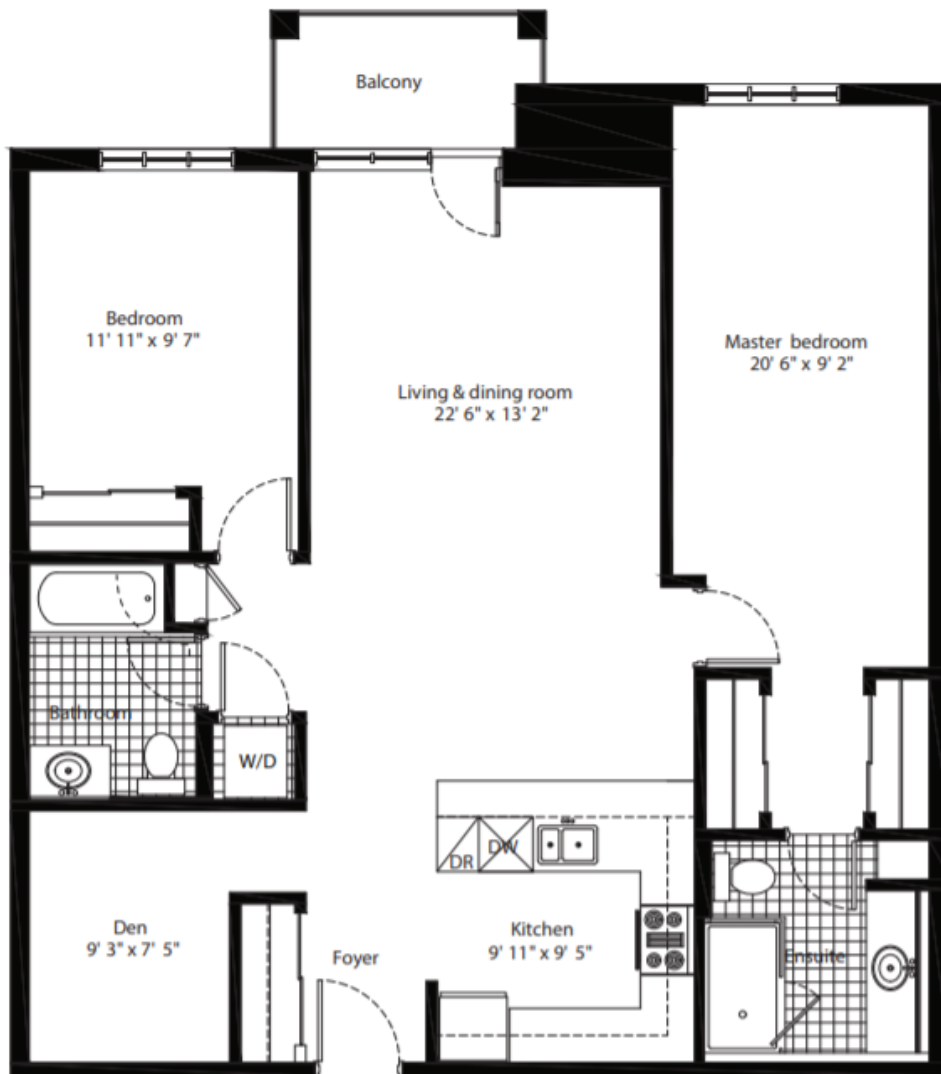

TOWN + COUNTRY RESIDENCES
THE WELLER

1 BEDROOM + DEN

1 1/2 BATHS

760

SQ
FT

Illustration are artist's concept only. Promotions, Pricing & Specifications subject to change without notice.
E & O.E. 2018. Note: Actual usable floor space may vary from the stated floor area.

TOWN + COUNTRY RESIDENCES
THE CRANDELL

2 BEDROOM + DEN

2 BATHS

1180 SQ
FT

Illustration are artist's concept only. Promotions, Pricing & Specifications subject to change without notice.
E & O.E. 2018. Note: Actual usable floor space may vary from the stated floor area.

TOWN + COUNTRY RESIDENCES
THE DANFORTH

2 BEDROOM + DEN

2 BATHS

1200 SQ
FT

Illustration are artist's concept only. Promotions, Pricing & Specifications subject to change without notice.
E & O.E. 2018. Note: Actual usable floor space may vary from the stated floor area.

TOWN + COUNTRY RESIDENCES
THE SHELLEY

2 BEDROOM + DEN

2 BATHS

1200 SQ
FT

Illustration are artist's concept only. Promotions, Pricing & Specifications subject to change without notice.
E & O.E. 2018. Note: Actual usable floor space may vary from the stated floor area.