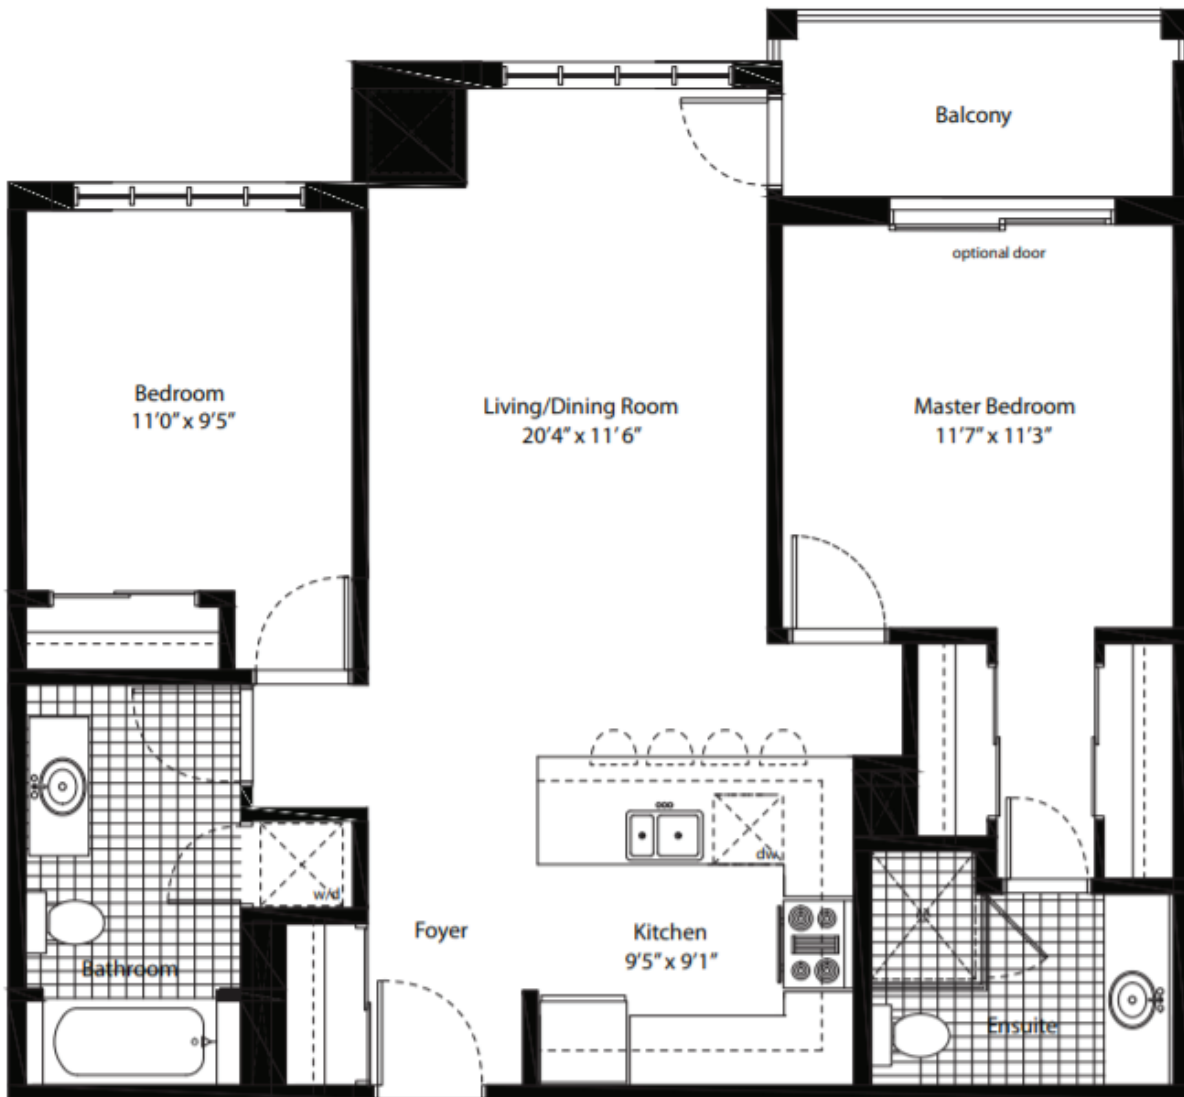

TOWN + COUNTRY RESIDENCES
THE WELLER

1 BEDROOM + DEN

1 1/2 BATHS

760

SQ
FT

Illustration are artist's concept only. Promotions, Pricing & Specifications subject to change without notice.
E & O.E. 2018. Note: Actual usable floor space may vary from the stated floor area.

TOWN + COUNTRY RESIDENCES
THE HARTWELL

1 BEDROOM + DEN

1 1/2 BATHS

950

SQ
FT

Illustration are artist's concept only. Promotions, Pricing & Specifications subject to change without notice.
E & O.E. 2018. Note: Actual usable floor space may vary from the stated floor area.

TOWN + COUNTRY RESIDENCES
THE CRANDELL

2 BEDROOM + DEN

2 BATHS

1180 SQ
FT

Illustration are artist's concept only. Promotions, Pricing & Specifications subject to change without notice.
E & O.E. 2018. Note: Actual usable floor space may vary from the stated floor area.

TOWN + COUNTRY RESIDENCES
THE DANFORTH

2 BEDROOM + DEN

2 BATHS

1200 SQ
FT

Illustration are artist's concept only. Promotions, Pricing & Specifications subject to change without notice.
E & O.E. 2018. Note: Actual usable floor space may vary from the stated floor area.